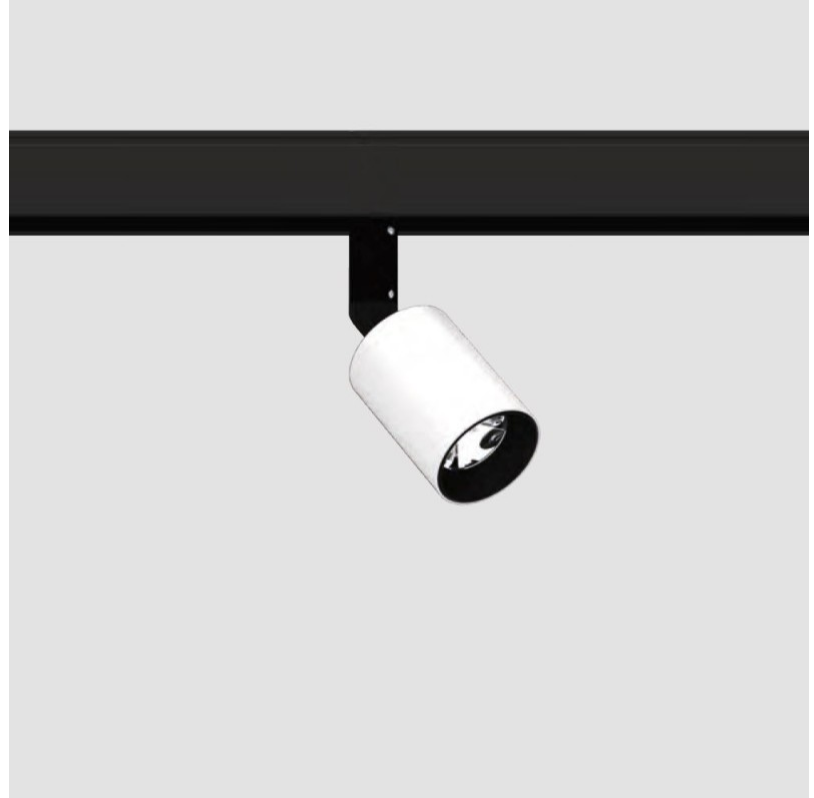

1. To build a product code in our configurator select the specify button on the base model # product page
2. To build a manual product code on this datasheet choose from the options listed below in blue font and add the suffix to the base model #

GENERAL

Series: Centriq
Subseries: Centriq for Clicktrack
Partner: Prolicht
Division: Architectural
Installation: Track
Product Type: Track System Low Voltage
Mounting Location: Ceiling
Light Distribution: Adjustable

PHYSICAL

Aperture Sizes - Downlights: 1"
Shape: Cylinder
Diameter (mm): 30
Diameter (in): 1 ³/₁₆
Length (mm): 170
Length (in): 6 ¹¹/₁₆
Height (mm): 74
Height (in): 2 ¹⁵/₁₆

Fixture Finish: SSR / BKV / CWI / CRY / HAB / UFT / ITA / RUA / FTG / MYG / LOD / PUS / FRO / FUP / KIA / POP / BLS / SPG / MEY / GOH / CHC / COM / ABZ / JAG / OBR / MOS / ROR

Fixture Material: Aluminum

ELECTRICAL

Lamp Type: LED (Zhaga Standard)
Input Wattage (W): 4
Total Output Wattage (W): 3.6
Dimming: Non-Dimmable
Driver Included: No
Driver Location: Remote
Driver Type: Constant Voltage - Universal
Driver Class: Class 2
Input Voltage (V): 48
Constant Current (MA): 340
Upon Request: 0-10Vdc dimming / DALI dimming

LED

Number of LEDs: 1
Color Temperature (°K): 2700 / 3000 / 4000
Max. Delivered Lumen (lm): 260 / 270 / 290
CRI: >90 CRI

OPTICAL

Optic°: 24 / 32
Adjustability: Rotational 360°; Tilt 90° (±45°)

RATINGS AND CERTIFICATIONS

Certified By: Certified for North American Standards
IP rating: IP20