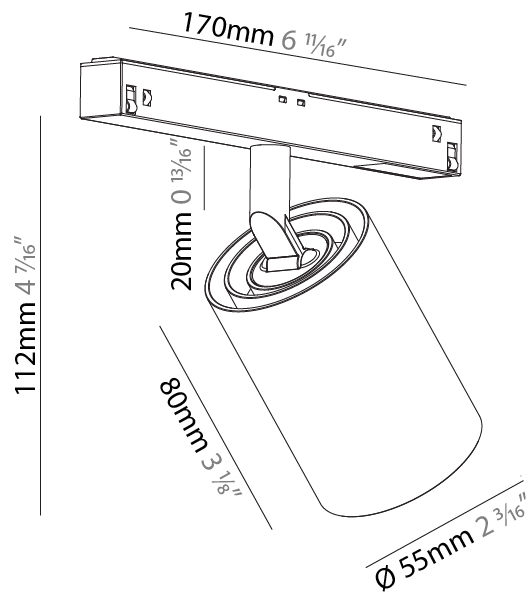

1. To build a product code in our configurator select the specify button on the base model # product page
2. To build a manual product code on this datasheet choose from the options listed below in blue font and add the suffix to the base model #

GENERAL

Series: Centriq
Subseries: Centriq for Clicktrack
Partner: Prolicht
Division: Architectural
Installation: Track
Product Type: Track System Low Voltage
Mounting Location: Ceiling
Light Distribution: Adjustable

PHYSICAL

Aperture Sizes - Downlights: 2"
Shape: Cylinder
Diameter (mm): 55
Diameter (in): 2 ³/₁₆"
Length (mm): 170
Length (in): 6 ¹¹/₁₆"
Height (mm): 112
Height (in): 4 ⁷/₁₆"

Fixture Finish: SSR / BKV / CWI / CRY / HAB / UFT / ITA / RUA / FTG / MYG / LOD / PUS / FRO / FUP / KIA / POP / BLS / SPG / MEY / GOH / CHC / COM / ABZ / JAG / OBR / MOS / ROR

Fixture Material: Aluminum

ELECTRICAL

Lamp Type: LED (Zhaga Standard)
Input Wattage (W): 9
Total Output Wattage (W): 8.2
Dimming: Non-Dimmable
Driver Included: No
Driver Location: Remote
Driver Type: Constant Voltage - Universal
Driver Class: Class 2
Input Voltage (V): 48
Constant Current (MA): 700
Upon Request: 0-10Vdc dimming / DALI dimming

LED

Number of LEDs: 1
Color Temperature (°K): 2700 / 3000 / 4000
Max. Delivered Lumen (lm): 380 / 410 / 440
CRI: >90 CRI

OPTICAL

Reflector°: 9
Adjustability: Rotational 360°; Tilt 90° (±45°)

RATINGS AND CERTIFICATIONS

Certified By: Certified for North American Standards
IP rating: IP20