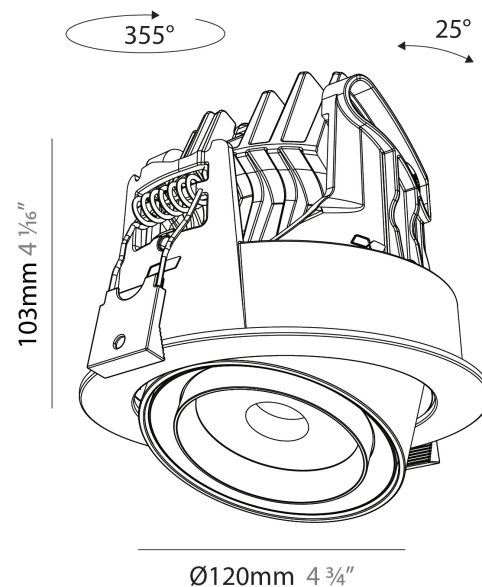

GENERAL

Series: Centriq
Subseries: Centriq Round Flex Adjustable
Partner: Prolicht
Division: Architectural
Installation: Recessed
Product Type: Downlight
Mounting Location: Ceiling
Light Distribution: Adjustable / Downlight

PHYSICAL

Aperture Sizes - Downlights: 2"
Shape: Cylinder
Diameter (mm): 120
Diameter (in): 4 ¾
Height (mm): 105
Height (in): 4 ⅙
Min. Recessing Depth (mm): 120
Min. Recessing Depth (in): 4 ¾
Weight (kg): 0.666
Fixture Finish: SSR / BKV / CWI / CRY / HAB / UFT / ITA / RUA / FTG / MYG / LOD / PUS / FRO / FUP / KIA / POP / BLS / SPG / MEY / GOH / CHC / COM / ABZ / JAG / OBR / MOS / ROR
Fixture Material: Aluminum
Cut-out Measurements: Dia. 112mm / 4 7/16"

ELECTRICAL

Lamp Type: LED (Zhaga Standard)
Input Wattage (W): 8.2
Total Output Wattage (W): 7.3
Dimming: Dali Dimming
Driver Included: No
Driver Location: Recessed Housing
Driver Type: Constant Current - Universal
Driver Class: Class 2
Input Voltage (V): 120 - 277
Constant Current (MA): 200

LED

Color Temperature (°K): 2700-6500 Tunable White
Max. Delivered Lumen (lm): 391 - 451
Nominal Lumen (lm): 576 - 664
CRI: >90 CRI
Lamp Life (hrs): 50000

OPTICAL

Beam Angle: 14 - 46
Adjustability: Rotational 350° / Tilt 25°

RATINGS AND CERTIFICATIONS

Certified By: CSA Certified to UL and CSA Standards
IP rating: IP20