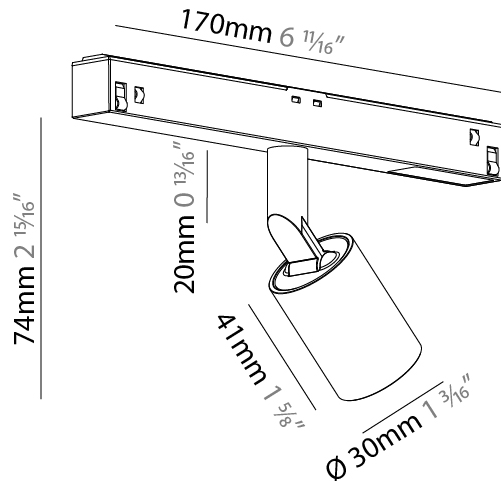

1. To build a product code in our configurator select the specify button on the base model # product page
2. To build a manual product code on this datasheet choose from the options listed below in blue font and add the suffix to the base model #

GENERAL

Series: Centriq
Subseries: Centriq for Clicktrack
Partner: Prolicht
Division: Architectural
Installation: Track
Product Type: Track System Low Voltage
Mounting Location: Ceiling
Light Distribution: Adjustable

PHYSICAL

Aperture Sizes - Downlights: 1"
Shape: Cylinder
Diameter (mm): 30
Diameter (in): 1 ³/₁₆
Length (mm): 170
Length (in): 6 ¹¹/₁₆
Height (mm): 74
Height (in): 2 ¹⁵/₁₆

Fixture Finish: SSR / BKV / CWI / CRY / HAB / UFT / ITA / RUA / FTG / MYG / LOD / PUS / FRO / FUP / KIA / POP / BLS / SPG / MEY / GOH / CHC / COM / ABZ / JAG / OBR / MOS / ROR

Fixture Material: Aluminum

ELECTRICAL

Lamp Type: LED (Zhaga Standard)
Input Wattage (W): 4
Total Output Wattage (W): 3.6
Dimming: Non-Dimmable
Driver Included: No
Driver Location: Remote
Driver Type: Constant Voltage - Universal
Driver Class: Class 2
Input Voltage (V): 48
Constant Current (MA): 340
Upon Request: 0-10Vdc dimming / DALI dimming

LED

Number of LEDs: 1
Color Temperature (°K): 2700 / 3000 / 4000
Max. Delivered Lumen (lm): 260 / 270 / 290
CRI: >90 CRI

OPTICAL

Optic°: 24 / 32
Adjustability: Rotational 360°; Tilt 90° (±45°)

RATINGS AND CERTIFICATIONS

Certified By: Certified for North American Standards
IP rating: IP20