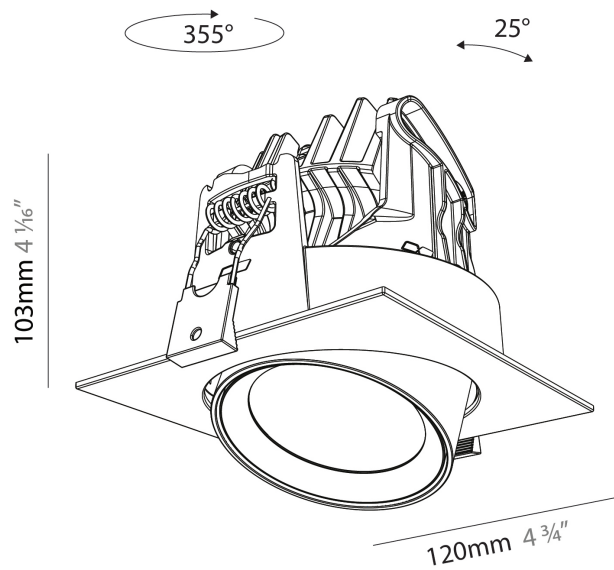

PHYSICAL

Aperture Sizes - Downlights: 2"
Shape: Cylinder
Diameter (mm): 120
Diameter (in): 4 3/4
Length (mm): 120
Length (in): 4 3/4
Height (mm): 103
Height (in): 4 1/16
Min. Recessing Depth (mm): 120
Min. Recessing Depth (in): 4 3/4
Weight (kg): 0.665
Diffuser: Lens Pack - No Lens / Opal / Linear Spread Lens / Honeycomb / Spread Lens
Fixture Finish: SSR / BKV / CWI / CRY / HAB / UFT / ITA / RUA / FTG / MYG / LOD / PUS / FRO / FUP / KIA / POP / BLS / SPG / MEY / GOH / CHC / COM / ABZ / JAG / OBR / MOS / ROR
Fixture Material: Aluminum
Cut-out Measurements: Dia. 112mm / 4 7/16"

ELECTRICAL

Lamp Type: LED (Zhaga Standard)
Input Wattage (W): 20.5
Total Output Wattage (W): 18.1
Dimming: Tri-Mode (Non-Dimming and Phase Dimming (120Vac only) and 0-10V Dimming)
Driver Included: No
Driver Location: Recessed Housing
Driver Type: Constant Current - Universal
Driver Class: Class 2
Input Voltage (V): 120 - 277
Constant Current (MA): 500

LED

Color Temperature (°K): 2700 / 3000 / 3500 / 4000
Max. Delivered Lumen (lm): 1432 / 1542 / 1432 / 1636
Nominal Lumen (lm): 1668 / 1797 / 1668 / 1907
CRI: >90 CRI
Lamp Life (hrs): 50000

OPTICAL

Reflector: 10
Adjustability: Rotational 350° / Tilt 25°

RATINGS AND CERTIFICATIONS

Certified By: CSA Certified to UL and CSA Standards
IP rating: IP20