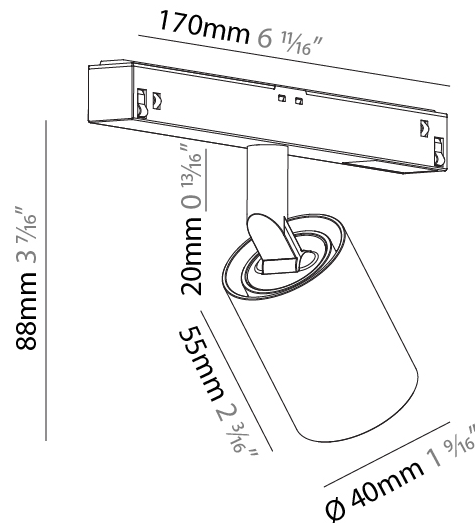

1. To build a product code in our configurator select the specify button on the base model # product page
2. To build a manual product code on this datasheet choose from the options listed below in blue font and add the suffix to the base model #

GENERAL

Series: Centriq
Subseries: Centriq for Clicktrack
Partner: Prolicht
Division: Architectural
Installation: Track
Product Type: Track System Low Voltage
Mounting Location: Ceiling
Light Distribution: Adjustable

PHYSICAL

Aperture Sizes - Downlights: 1"
Shape: Cylinder
Diameter (mm): 40
Diameter (in): 1 9/16
Length (mm): 170
Length (in): 6 11/16
Height (mm): 88
Height (in): 3 7/16

Fixture Finish: SSR / BKV / CWI / CRY / HAB / UFT / ITA / RUA / FTG / MYG / LOD / PUS / FRO / FUP / KIA / POP / BLS / SPG / MEY / GOH / CHC / COM / ABZ / JAG / OBR / MOS / ROR

Fixture Material: Aluminum

ELECTRICAL

Lamp Type: LED (Zhaga Standard)
Input Wattage (W): 6
Total Output Wattage (W): 5.4
Dimming: Non-Dimmable
Driver Included: No
Driver Location: Remote
Driver Type: Constant Voltage - Universal
Driver Class: Class 2
Input Voltage (V): 48
Constant Current (MA): 490
Upon Request: 0-10Vdc dimming / DALI dimming

LED

Number of LEDs: 1
Color Temperature (°K): 2700 / 3000 / 4000
Max. Delivered Lumen (lm): 360 / 390 / 420
CRI: >90 CRI

OPTICAL

Reflector°: 10
Adjustability: Rotational 360°; Tilt 90° (±45°)

RATINGS AND CERTIFICATIONS

Certified By: Certified for North American Standards
IP rating: IP20